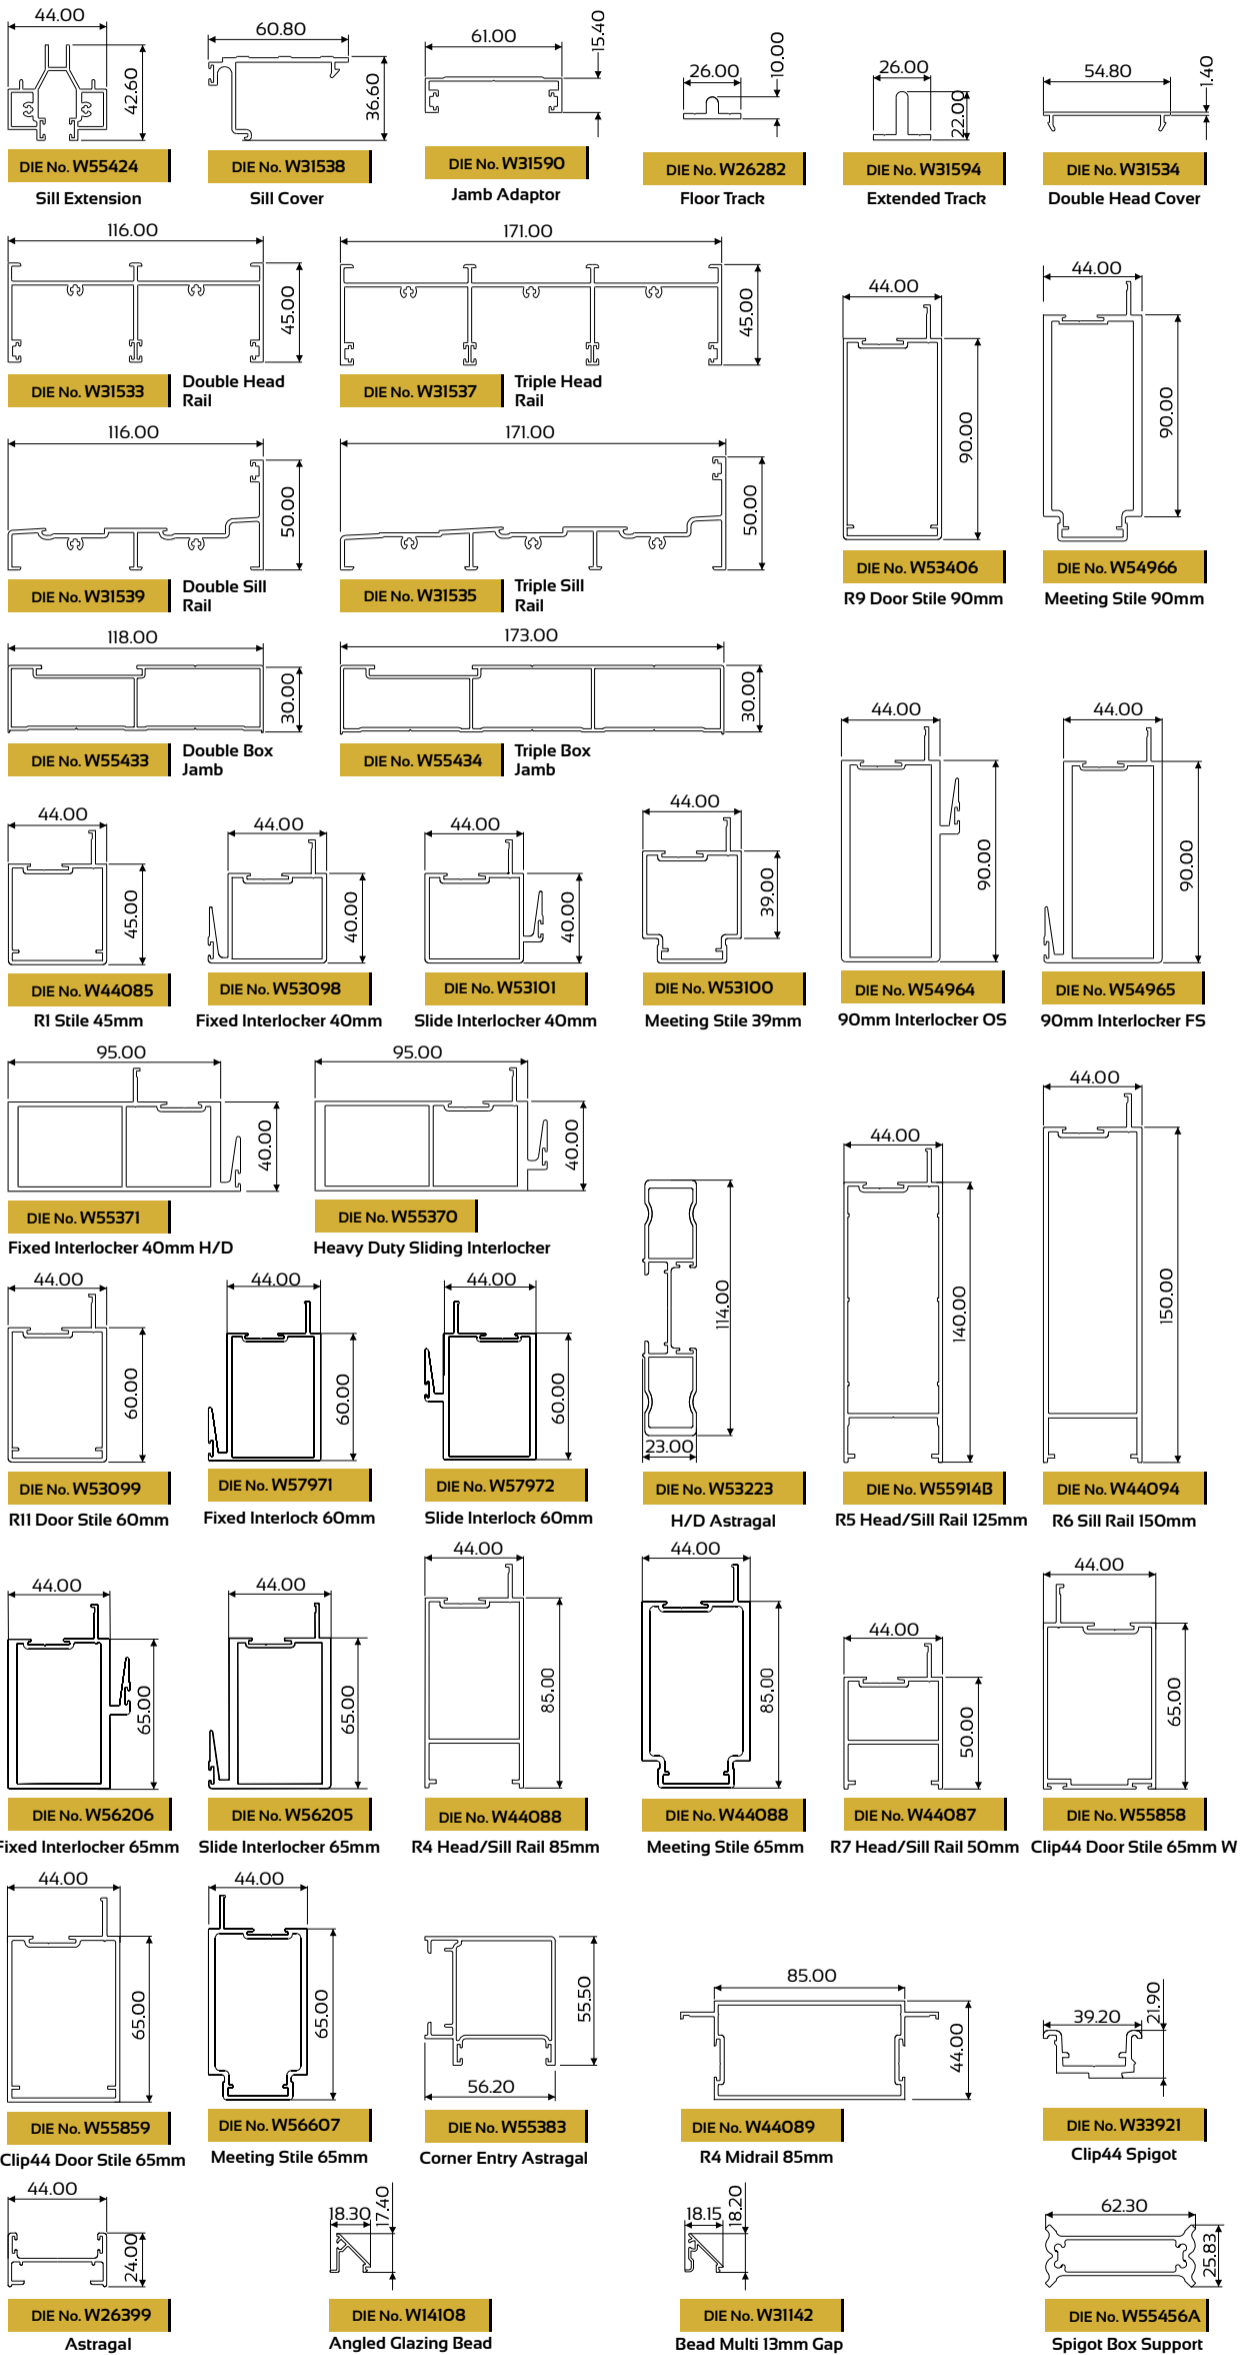

crealco

PALACE™
HIGH PERFORMANCE SLIDING DOOR

Profiles

Elevations & Sections

Disclaimer: The right to make alterations is reserved.

Please refer to system manual for additional information

© Copyright 2015, Wispeco (Pty) Ltd.