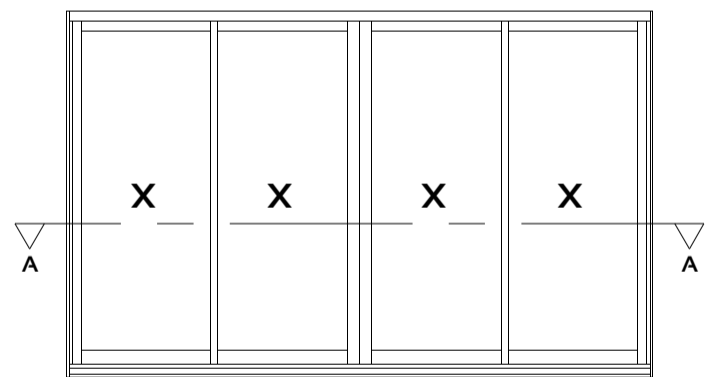

DIE No. W31080 Elite Frame Jamb

DIE No. W57363 Elite Sub Light

DIE No. W55169 Elite Frame Sill

SECTION B-B  
Section not to scale

SECTION A-A  
Section not to scale

SECTION A-A  
Section not to scale