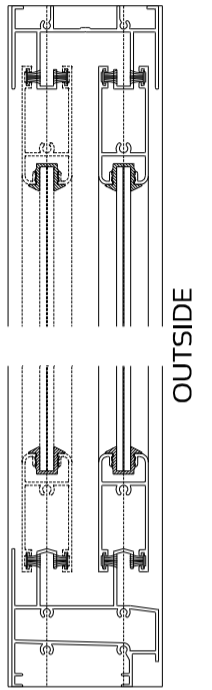

## Elevations & Sections

DIE No. W31079 Elite Frame Head

DIE No. W55167 Elite HD Interlocker

DIE No. W31082 Elite Sash Top & Bottom

DIE No. W57553 Elite Meeting Stile

DIE No. W55168 Elite Interlocker

DIE No. W55166 Elite Lock Stile

DIE No. W31080 Elite Frame Jamb

DIE No. W57363 Elite Sub Light

DIE No. W55169 Elite Frame Sill

SECTION B-B  
Section not to scale

SECTION A-A  
Section not to scale

SECTION A-A  
Section not to scale