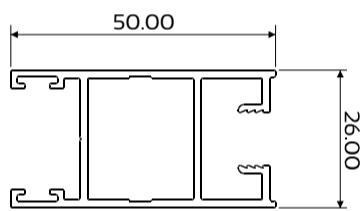

## Elevations & Sections

DIE No. W31079 Elite Frame Head

DIE No. W55167 Elite HD Interlocker

DIE No. W31082 Elite Sash Top & Bottom

DIE No. W57553 Elite Meeting Stile

DIE No. W55168 Elite Interlocker

DIE No. W55166 Elite Lock Stile

DIE No. W31080 Elite Frame Jamb

DIE No. W57363 Elite Sub Light

DIE No. W55169 Elite Frame Sill

SECTION B-B  
Section not to scale

SECTION A-A  
Section not to scale

SECTION A-A  
Section not to scale