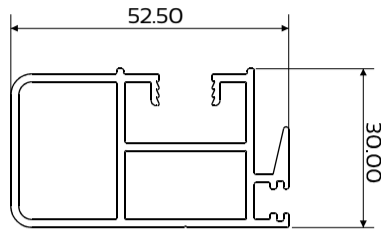

## Elevations & Sections

DIE No. W31079 Elite Frame Head

DIE No. W55167 Elite HD Interlocker

DIE No. W31082 Elite Sash Top & Bottom

DIE No. W57553 Elite Meeting Stile

DIE No. W55168 Elite Interlocker

DIE No. W55166 Elite Lock Stile