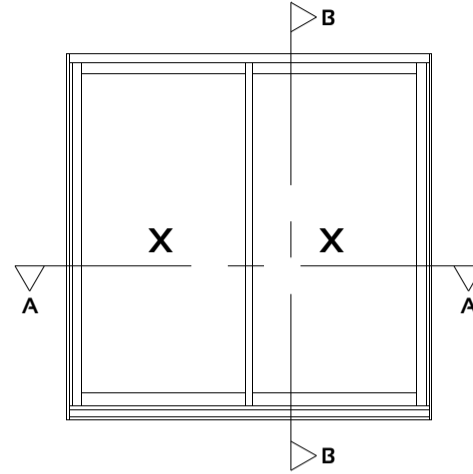

crealco | ELITE SLIDING WINDOW

Profiles

Elevations & Sections