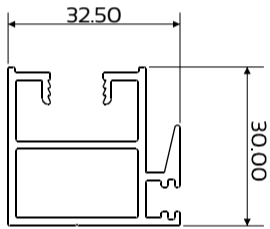

## Elevations & Sections

DIE No. W31079 Elite Frame Head

DIE No. W55167 Elite HD Interlocker

DIE No. W31082 Elite Sash Top & Bottom

DIE No. W57553 Elite Meeting Stile

DIE No. W55168 Elite Interlocker

DIE No. W55166 Elite Lock Stile

DIE No. W31080 Elite Frame Jamb

DIE No. W57363 Elite Sub Light

DIE No. W55169 Elite Frame Sill

SECTION B-B  
Section not to scale

SECTION A-A  
Section not to scale

SECTION A-A  
Section not to scale