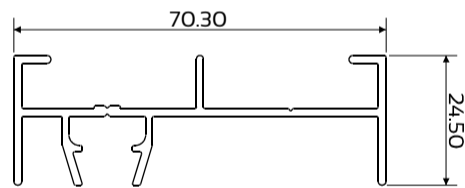

## Elevations & Sections

DIE No. W31079 Elite Frame Head

DIE No. W55167 Elite HD Interlocker

DIE No. W31082 Elite Sash Top & Bottom

DIE No. W57553 Elite Meeting Stile

DIE No. W55168 Elite Interlocker

DIE No. W55166 Elite Lock Stile

DIE No. W31080 Elite Frame Jamb

DIE No. W57363 Elite Sub Light

DIE No. W55169 Elite Frame Sill

SECTION B-B  
Section not to scale

SECTION A-A  
Section not to scale

SECTION A-A  
Section not to scale