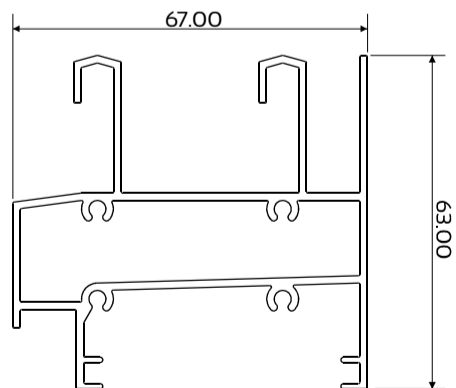

## Elevations & Sections

DIE No. W31079 Elite Frame Head

DIE No. W55167 Elite HD Interlocker

DIE No. W31082 Elite Sash Top & Bottom

DIE No. W57553 Elite Meeting Stile

DIE No. W55168 Elite Interlocker

DIE No. W55166 Elite Lock Stile

DIE No. W31080 Elite Frame Jamb

DIE No. W57363 Elite Sub Light

DIE No. W55169 Elite Frame Sill

SECTION B-B  
Section not to scale

SECTION A-A  
Section not to scale

SECTION A-A  
Section not to scale