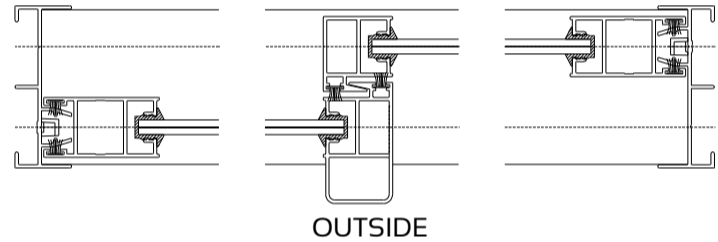

DIE No. W31080 Elite Frame Jamb

DIE No. W57363 Elite Sub Light

DIE No. W55169 Elite Frame Sill

SECTION B-B  
Section not to scale

SECTION A-A  
Section not to scale

SECTION A-A  
Section not to scale