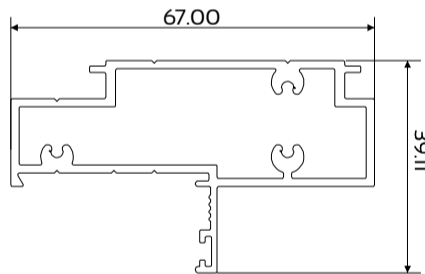

## Elevations & Sections

DIE No. W31079 Elite Frame Head

DIE No. W55167 Elite HD Interlocker

DIE No. W31082 Elite Sash Top & Bottom

DIE No. W57553 Elite Meeting Stile

DIE No. W55168 Elite Interlocker

DIE No. W55166 Elite Lock Stile

DIE No. W31080 Elite Frame Jamb

DIE No. W57363 Elite Sub Light

DIE No. W55169 Elite Frame Sill

SECTION B-B  
Section not to scale

SECTION A-A  
Section not to scale

SECTION A-A  
Section not to scale