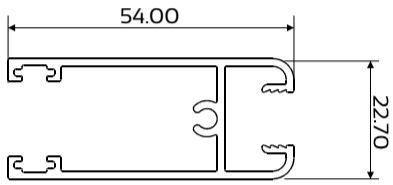

## Profiles

## Elevations & Sections

DIE No. W31079 Elite Frame Head

DIE No. W55167 Elite HD Interlocker

DIE No. W31082 Elite Sash Top & Bottom

DIE No. W57553 Elite Meeting Stile

DIE No. W55168 Elite Interlocker

DIE No. W55166 Elite Lock Stile