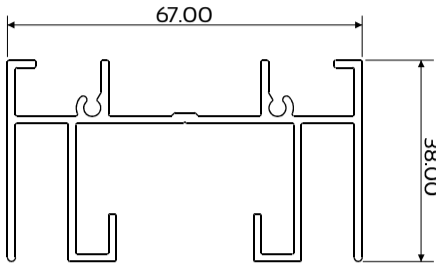

## Elevations & Sections

DIE No. W31079 Elite Frame Head

DIE No. W55167 Elite HD Interlocker

DIE No. W31082 Elite Sash Top & Bottom

DIE No. W57553 Elite Meeting Stile

DIE No. W55168 Elite Interlocker

DIE No. W55166 Elite Lock Stile