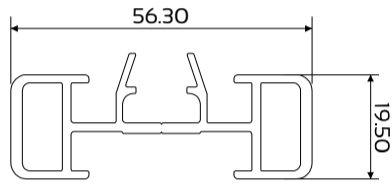

## Elevations & Sections

DIE No. W31079 Elite Frame Head

DIE No. W55167 Elite HD Interlocker

DIE No. W31082 Elite Sash Top & Bottom

DIE No. W57553 Elite Meeting Stile

DIE No. W55168 Elite Interlocker

DIE No. W55166 Elite Lock Stile

DIE No. W31080 Elite Frame Jamb

DIE No. W57363 Elite Sub Light

DIE No. W55169 Elite Frame Sill

SECTION B-B  
Section not to scale

SECTION A-A  
Section not to scale

SECTION A-A  
Section not to scale