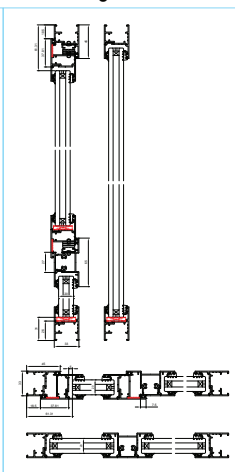

Comfort Window, Typical Cross Sectional Details

Typical sections
Top Hung-S/G

Typical sections
Side Hung-D/G

Typical sections
Top Hung-D/G-EURO

Typical sections
Side Hung-D/G-EURO