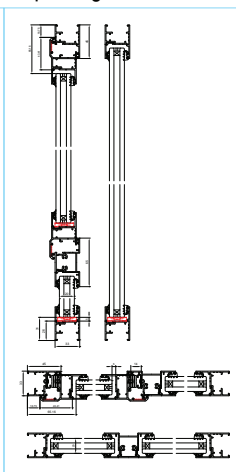

Comfort Window, Typical Cross Sectional Details

Typical sections
Top Hung-S/G

Typical sections
Side Hung-D/G

Typical sections
Top Hung-D/G-EURO

Typical sections
Side Hung-D/G-EURO