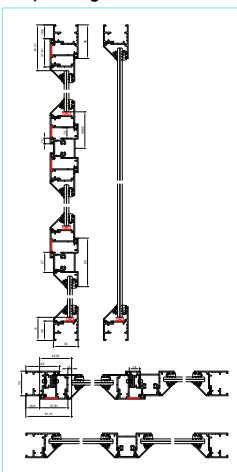

Comfort Window, Typical Cross Sectional Details

Typical sections
Top Hung-S/G

Typical sections
Side Hung-D/G

Typical sections
Top Hung-D/G-EURO

Typical sections
Side Hung-D/G-EURO